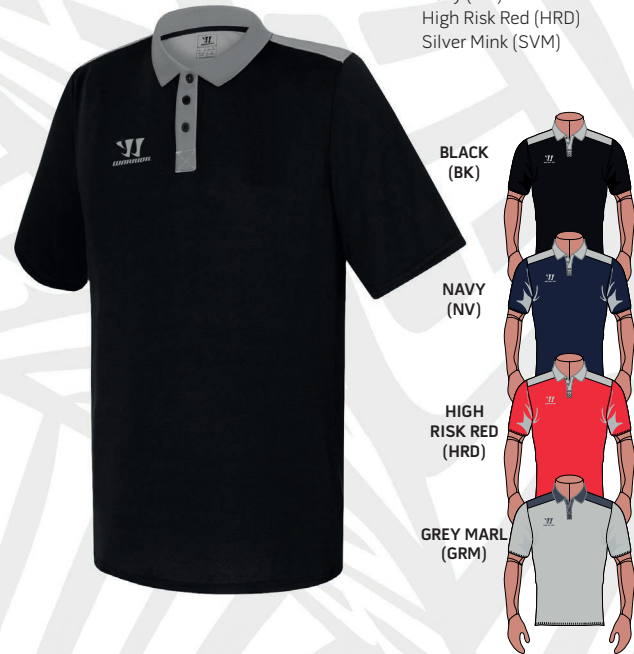

MT738104 (Senior)
ALPHA PRO POLO

FABRIC:
• 100 % Polyester
• Knitted

SIZES
Senior (S - 3XL)

COLORS
Black (BK)
Navy (NV)
High Risk Red (HRD)
Silver Mink (SVM)