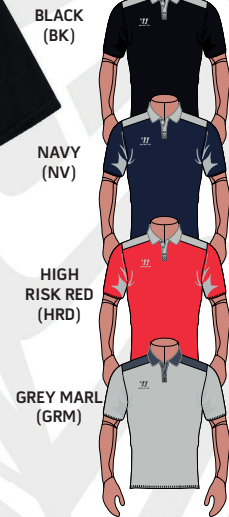

- Senior (S - 3XL)
- Youth (XSB - XLB)

COLORS

- Black (BK)

BLACK (BK)

WPTM176EU (Senior) , WPTB176 (Youth)

HIGH PERFORMANCE PULLOVER

FEATURES

- 100% slick-face poly-fleece
- Hidden stash pocket at top of hand-warmer pocket

SIZES

- Senior (S - 2XL)
- Youth (S - XL)

COLORS

- Black (BK)
- Rio Red (RIO)

RIO RED (RIO)

BLACK (BK)

MT738104 (Senior)
ALPHA PRO POLO

FABRIC:
• 100 % Polyester
• Knitted

SIZES
Senior (S - 3XL)

COLORS
Black (BK)
Navy (NV)
High Risk Red (HRD)
Silver Mink (SVM)

MT738105 (Senior)
ALPHA CORE POLO

FABRIC:
• 100 % Cotton
• Knitted

SIZES
Senior (S - 3XL)

COLORS
Black (BK)
Navy (NV)
High Risk Red (HRD)
Silver Mink (SVM)

WPTM404P (Senior) , WPTB401P (Youth)
WARRIOR LOGO TEE

FABRIC:
• 100 % Cotton
• Knitted

SIZES
Senior (S - 3XL)
Youth (XSB - XLB)

COLORS
Black (BK)
Navy (NV)
Red (RD)
White (WT)

WPLM404P (Senior)
WARRIOR LOGO LONGSLEEVE