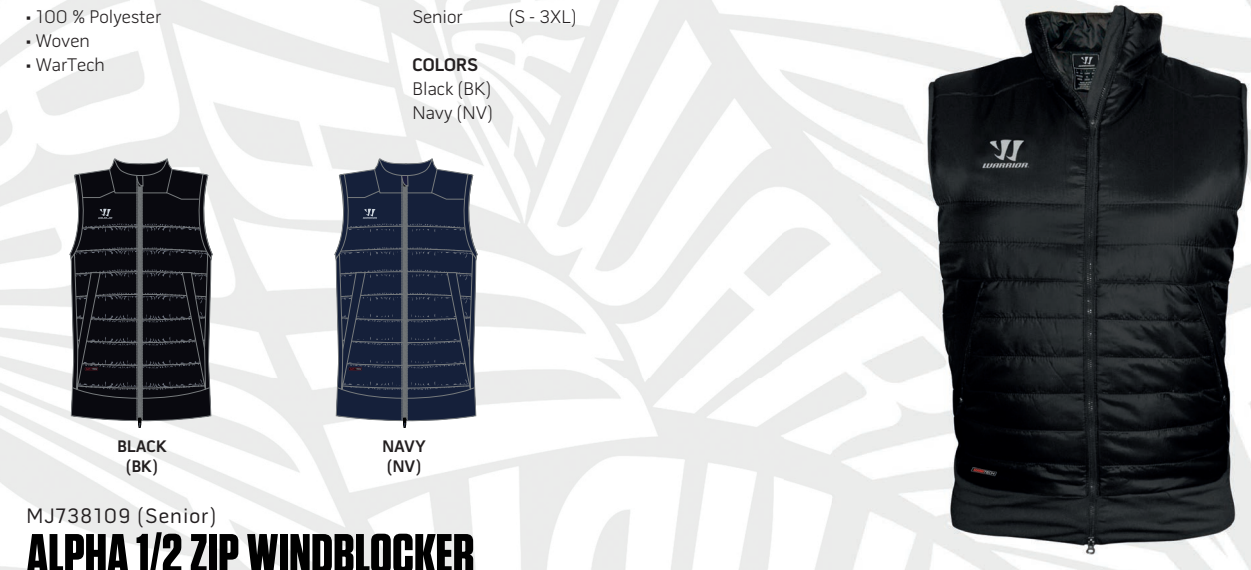

MV738102 (Senior)
ALPHA GILET

FABRIC:
• 100 % Polyester
• Woven
• WarTech

SIZES
Senior (S - 3XL)

COLORS
Black (BK)
Navy (NV)