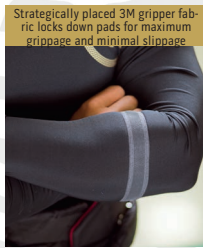

WPTM550 (Senior)
DYNASTY HOCKEY LS

1. **FEATURES**
2. 84% Polyester / 16% Spandex
   - Compression Fit
   - WarTech QuickWick: the fastest way to keep dry
   - WarTech FnC: all sweat, no smell
   - WarTech AC: cool when the heat is on

SIZES
Senior (S - 2XL)

COLORS
Black (BK)

WPPM550 (Senior)
DYNASTY COMP PANT (W/ CUP)

1. **FEATURES**
2. 84% Polyester / 16% Spandex
   - Compression Fit
   - WarTech QuickWick: the fastest way to keep dry
   - WarTech FnC: all sweat, no smell
   - WarTech AC: cool when the heat is on

SIZES
Senior (S - 2XL)

COLORS
Black (BK)

WPSM550 (Senior)
DYNASTY COMP SHORT (W/ CUP)

1. **FEATURES**
2. 84% Polyester / 16% Spandex
   - Compression Fit
   - WarTech QuickWick: the fastest way to keep dry
   - WarTech FnC: all sweat, no smell
   - WarTech AC: cool when the heat is on

SIZES
Senior (S - 2XL)

COLORS
Black (BK)

WPSM551 (Senior) , WPSB552 (Youth)
GOVERT HOCKEY LOOSE SHORT (W/ CUP)

1. **FEATURES**
2. 100% Polyester
   - Relaxed Fit
   - WarTech QuickWick: the fastest way to keep dry
   - WarTech FnC: all sweat, no smell

SIZES
Senior (S - 2XL)
Youth (S - XL)

COLORS
Black (BK)