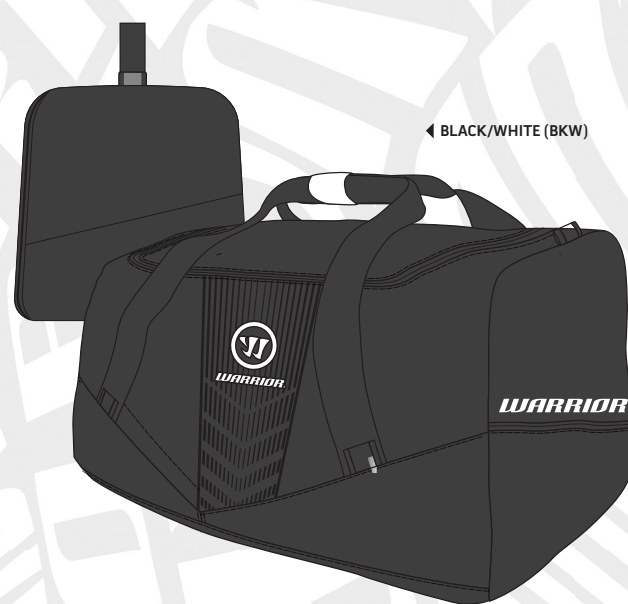

BLACK/WHITE (BKW)

MA738130 (Senior), JA738130 (Youth)
CORE SKATE SOCK

FABRIC:
• 97 % Polyamide / 3 % Elastan

SIZES
Senior M (7-10)
L (10-13+)
Youth M (Y13-3)
L (4-6)

COLORS
Black (BK)
Navy (NV)
White (WT)