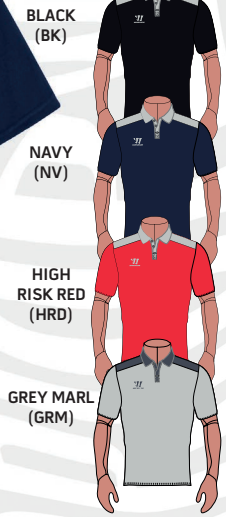

- Senior (S - 3XL)
- Youth (XSB - XLB)

COLORS

- Black (BK)

BLACK (BK)

WPTM176EU (Senior) , WPTB176 (Youth)

HIGH PERFORMANCE PULLOVER

FEATURES

- 100% slick-face poly-fleece
- Hidden stash pocket at top of hand-warmer pocket

SIZES

- Senior (S - 2XL)
- Youth (S - XL)

COLORS

- Black (BK)
- Rio Red (RIO)

RIO RED (RIO)

BLACK (BK)

MT738104 (Senior)
ALPHA PRO POLO

FABRIC:
• 100 % Polyester
• Knitted

SIZES
Senior (S - 3XL)

COLORS
Black (BK)
Navy (NV)
High Risk Red (HRD)
Silver Mink (SVM)

MT738105 (Senior)
ALPHA CORE POLO

FABRIC:
• 100 % Cotton
• Knitted

SIZES
Senior (S - 3XL)

COLORS
Black (BK)
Navy (NV)
High Risk Red (HRD)
Silver Mink (SVM)

WPTM404P (Senior) , WPTB401P (Youth)
WARRIOR LOGO TEE

FABRIC:
• 100 % Cotton
• Knitted

SIZES
Senior (S - 3XL)
Youth (XSB - XLB)

COLORS
Black (BK)
Navy (NV)
Red (RD)
White (WT)

WPLM404P (Senior)
WARRIOR LOGO LONGSLEEVE