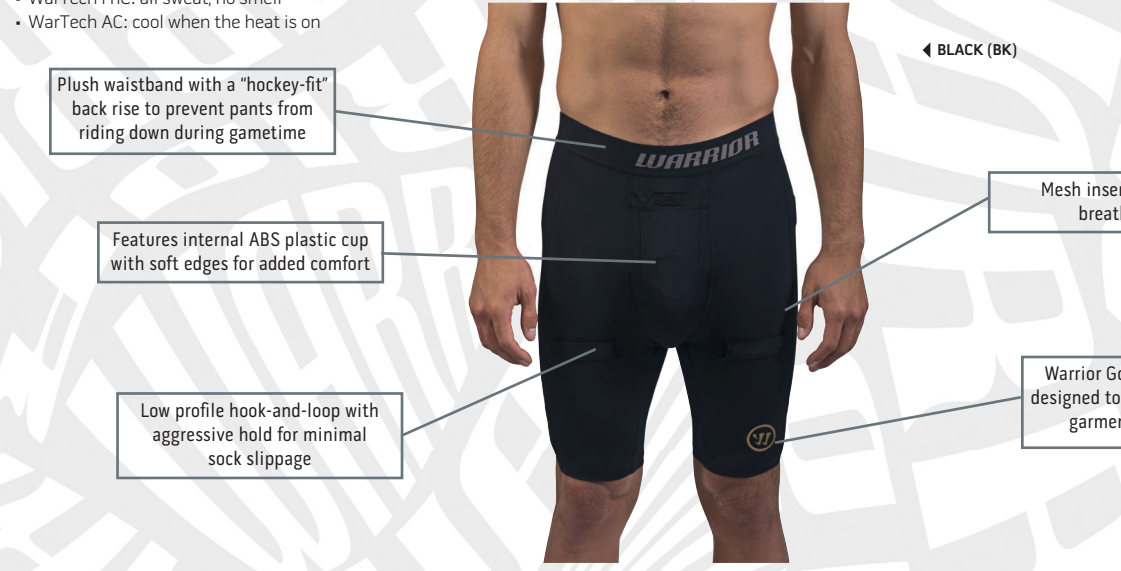

◀ BLACK (BK)

Plush waistband with a "hockey-fit" back rise to prevent pants from riding down during gametime

Features internal ABS plastic cup with soft edges for added comfort

Low profile hook-and-loop with aggressive hold for minimal sock slippage

Mesh inserts for added breathability

Warrior Gold metallic heat seal designed to stretch and move with garment without peeling

WPSM551 (Senior) , WPSB552 (Youth)
GOVERT HOCKEY LOOSE SHORT (W/ CUP)

1. **FEATURES**
2. 100% Polyester
   - Relaxed Fit
   - WarTech QuickWick: the fastest way to keep dry
   - WarTech FnC: all sweat, no smell

SIZES
Senior (S - 2XL)
Youth (S - XL)

COLORS
Black (BK)