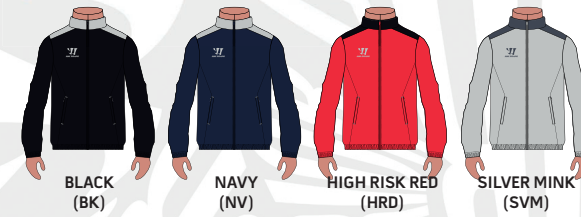

- 100 % Polyester
- Woven

SIZES

- Senior (S - 3XL)
- Youth (XSB - XLB)

COLORS

- Black (BK), Navy (NV)

DYNWSS5 (Senior) , DYNWSJ5 (Youth)

DYNASTY WINTER SUIT

FABRIC:

- 100 % Polyester
- Woven

SIZES

- Senior (S - 3XL)
- Youth (116 - 164)

COLORS

- Black (BLK)
- Navy (NV)

MJ738107 (Senior) , JJ738107 (Youth)

ALPHA PRESENTATION JACKET

FABRIC:

- 100 % Polyester
- Woven

SIZES

- Senior (S - 3XL)
- Youth (XSB - XLB)

COLORS

- Black (BK)
- Navy (NV)
- High Risk Red (HRD)
- Silver Mink (SVM)

MP738108 (Senior) , JP738108 (Youth)

ALPHA PRESENTATION PANT

FABRIC:

- 100 % Polyester
- Woven

SIZES

- Senior (S - 3XL)
- Youth (XSB - XLB)

COLORS

- Black (BK)
- Navy (NV)

WSJM406P (Senior) , WSJJ406P (Youth)

DYNASTY TRACK JACKET

FABRIC: